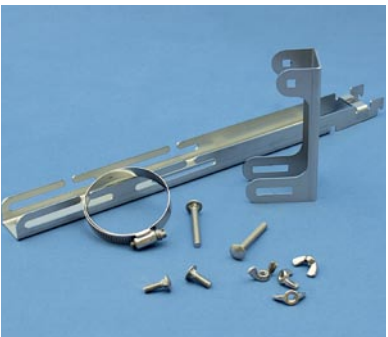

AERIAL

FOSC 400 & 450 Closures

FOSC-ACC-LASHING-STRAPS
360889-000

FOSC-ACC-AERIAL-CLAMPS
663259-000

FOSC-ACC-LASH-CBL-SUPPORT
124063-000

FOSC-ACC-UNIV-AER-CL-N06
340883-000

FOSC 450 Closure

FOSC-ACC-450-AERIAL-CLMP
A13909-000

FOSC 600 Closure

FOSC600-AERIAL-BRACKET
314640-000

PEDESTAL

FOSC 400 & 450 Closures

FOSC-ACC-PED-BRKT-UNIV
F29601-000

FOSC 400 A4, B2 & B4 Closures

FOSC-ACC-A-PED-MTG-BKT-M
A92992-000

POLE or WALL